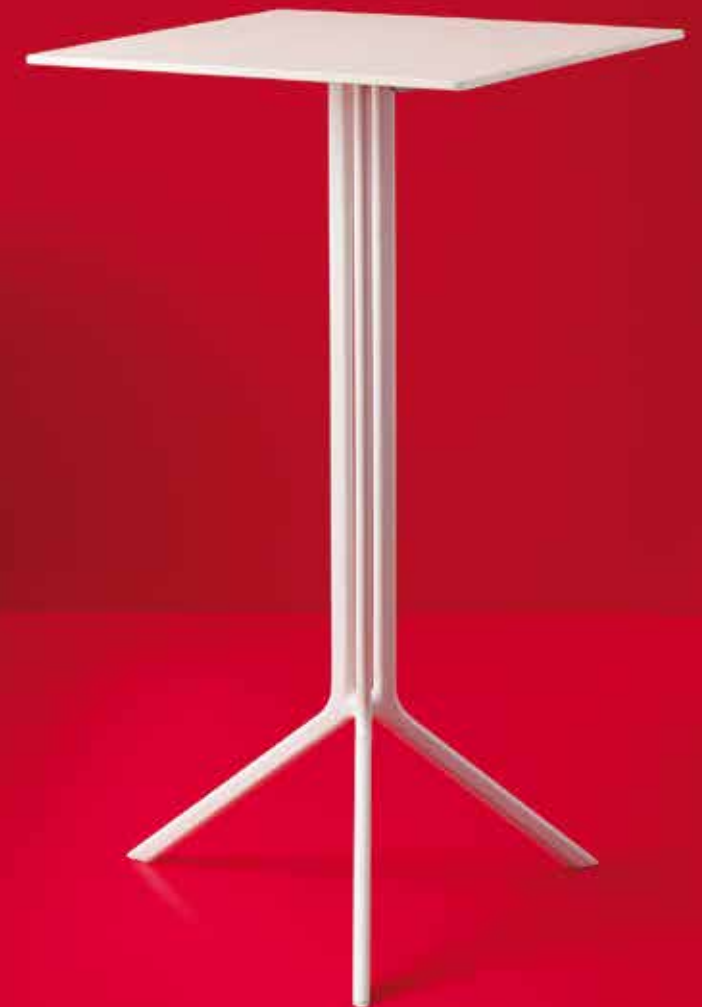

TABLES

TABLES

TABLES & GUÉRIDONS TABLES & PEDESTAL TABLES.....	P.50
MANGE-DEBOUT HIGH TABLES.....	P.64
TABLES BASSES COFFEE TABLES.....	P.68
BUREAUX & CONFÉRENCE DESKS & CONFERENCE TABLES.....	P.74
TABLES EXTÉRIEURES OUTDOOR TABLES.....	P.76